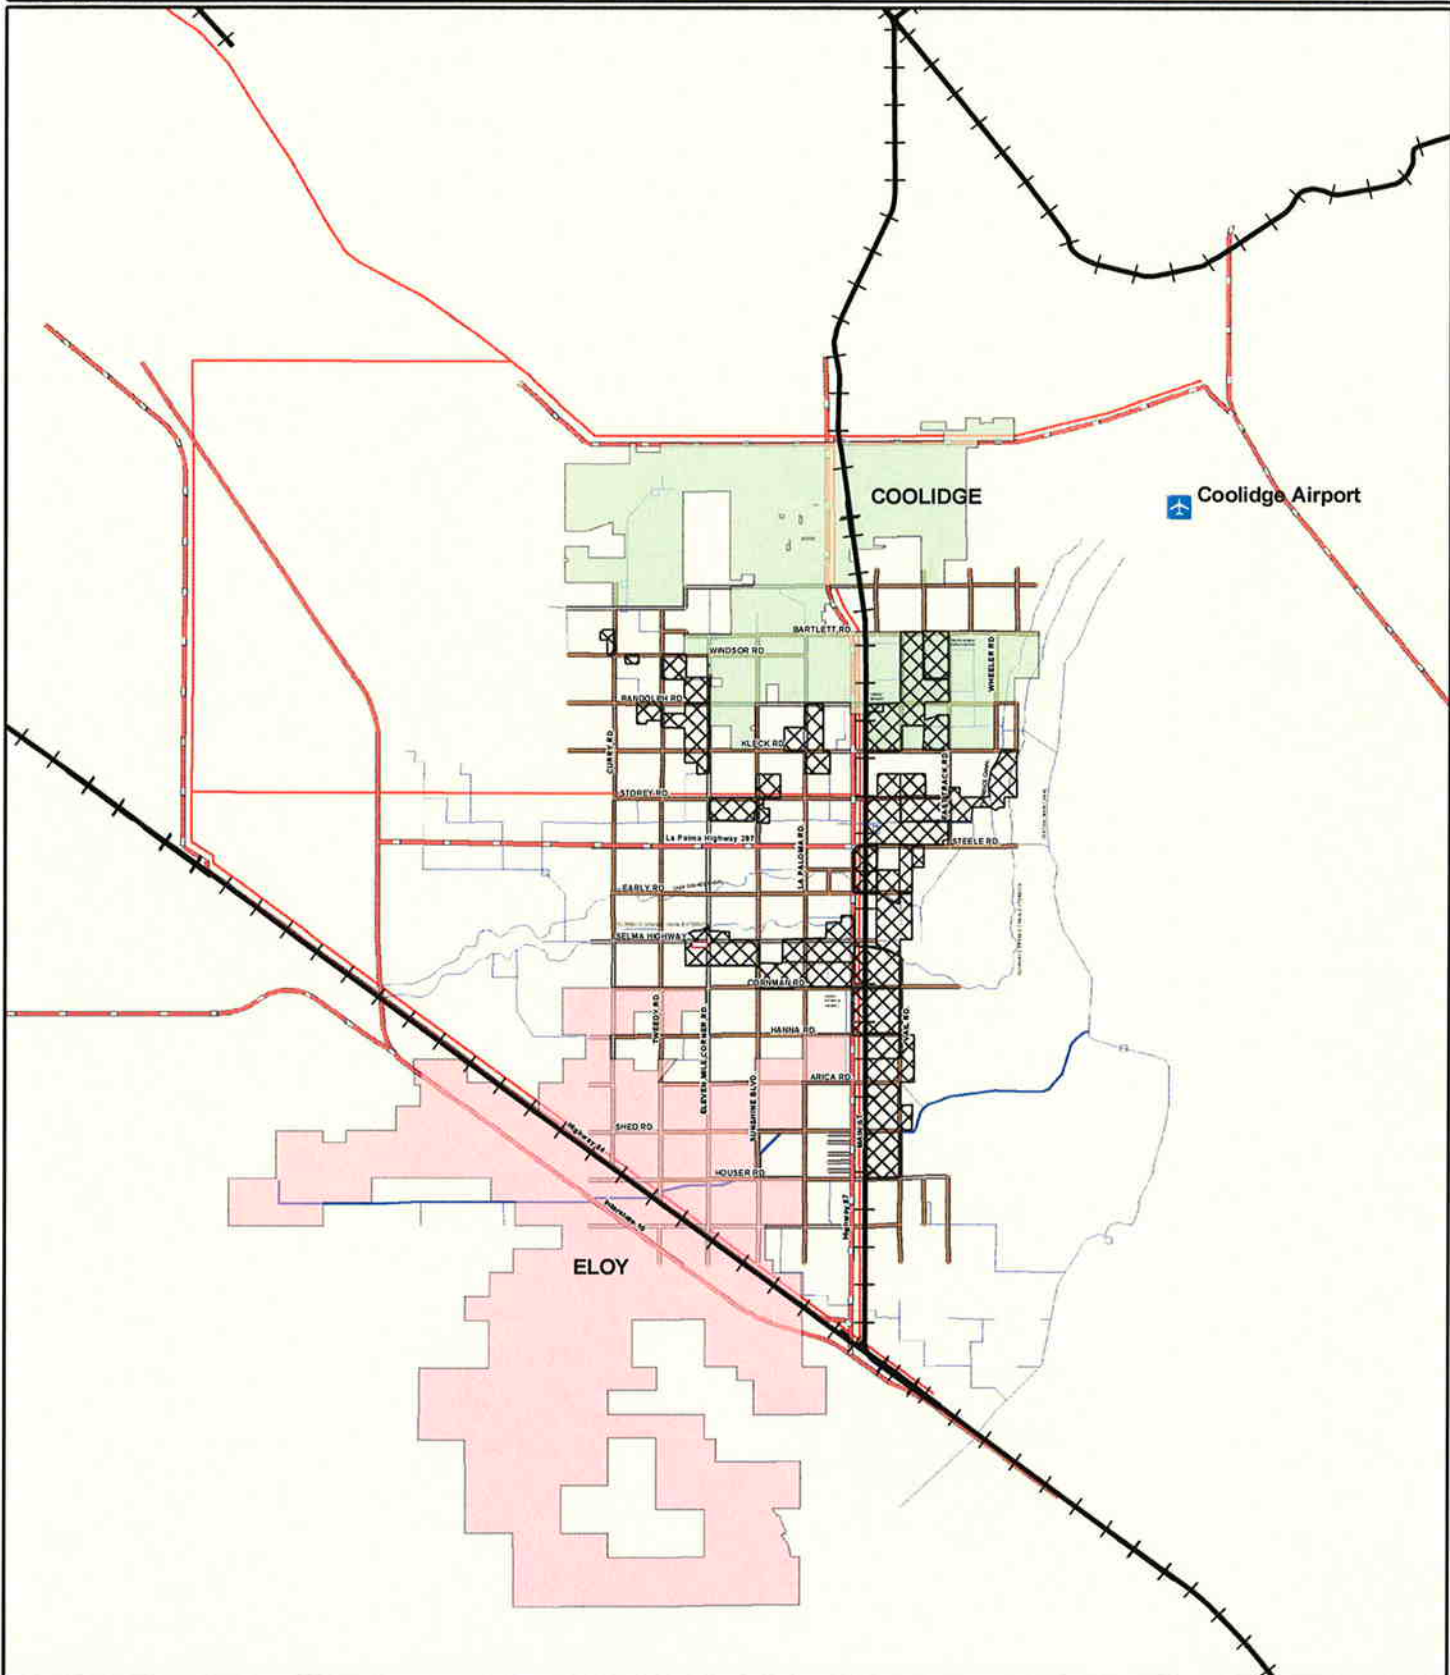

CITY OF MESA PINAL COUNTY FARM PROPERTY VICINITY MAP

| | | |
|--|---|---|
|  Dirt Roads |  Electrical Transmission |  Airports |
|  Streets |  Power Lines |  Coolidge |
|  Highway |  Railroad |  Eloy |
|  Interstate Highway |  Canals |  City of Mesa Property |

MAP CREATION DATE: 3/8/07
MAP CREATED BY: Planning-GIS

The City of Mesa makes no claims concerning the accuracy of the data on this product nor assumes any liability from the use of the information herein.

0 5 Miles